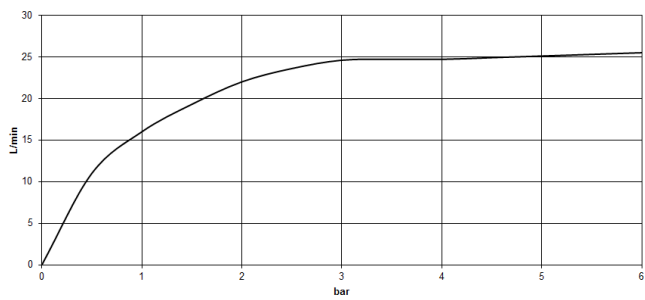

Flow rate chart